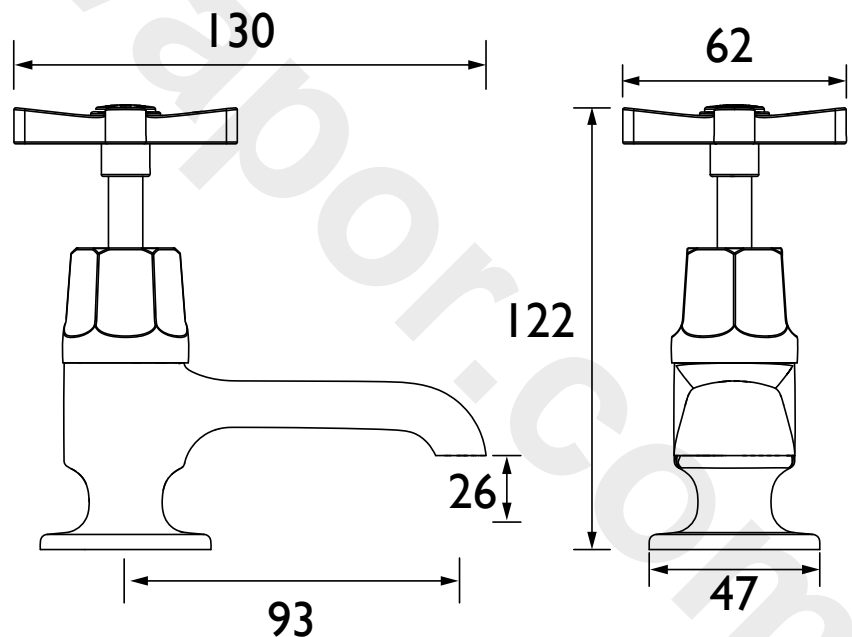

D2 1/2 C CD

ART DECO Tap Range Art Deco 2 Basin Taps Chrome With CD Valves

Features:

- Uniquely designed Timeless detailing for traditional bathrooms.
- Hand-finished handles using precision watchmaker techniques.
- Long life and easy to use 1/4 turn ceramic disc valves
- Metal fixing nut for added durability

Product Certifications:

WRAS Cert. Number: 2007907
WRAS Expiry Date: 31/07/2025

For more products, visit our website:
<http://www.bristan.com>

Specification

Product Type:	Bathroom Taps
Main Construction Material:	Brass
Mount Type:	Deck Mounted
Handle Type:	Crosshead Handles
Connection Inlet:	1/2" BSP
Connection Outlet:	Open
Number of Tap Holes:	2
Valve/Cartridge Type:	1/2" Ceramic Disc Valves
Plumbing System Requirements:	Suitable for all plumbing systems
Minimum Dynamic Pressure (bar):	0.2 bar
Maximum Dynamic Pressure (bar):	5.0 bar
Maximum Hot Water Temperature °C:	65°C
Maximum Static Pressure (bar):	10 bar
Flow Type:	Single Flow
Isolation Included:	No

Dimensions (measurements in mm)

Flow Rates (l/min)

System Pressure (bar)	0.2	0.5	1	2	3	5
D2 1/2 C CD (mixed)	15.2	24.1	34.1	48.3	59.2	76.4

TECHNICAL DATA SHEET

BRISTAN

D4